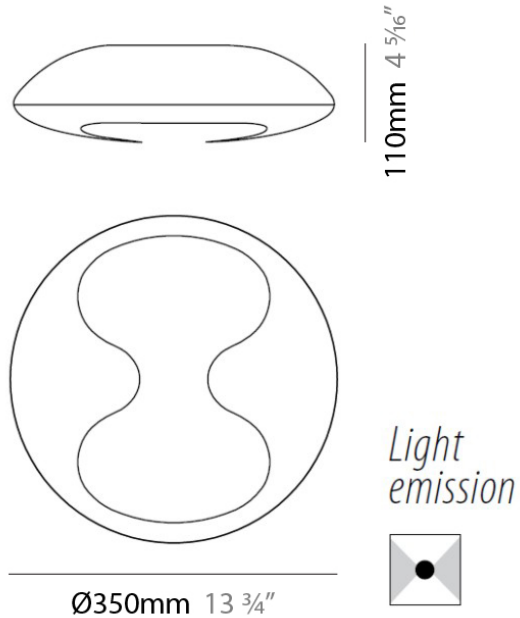

EIGHT SURFACE

D12077

PROJECT	
TYPE	
NOTES	
QUANTITY	
DATE	

GENERAL

Series: Eight
Division: Design
Mounting Type: Surface
Mounting Location: Ceiling
Subcategory: Ambient

PHYSICAL

Shape: Round
Diameter (mm): 350
Diameter (in): 13 3/4
Height (mm): 110
Height (in): 4 5/16
Light Distribution: Direct
Diffuser: Opal White Acrylic
Fixture Finish: Chrome
Fixture Material: Metal

ELECTRICAL

Number of Lamps: 2
Lamp Type: LED Retrofit / CFL
Lamp Shape: T4
Bulb Included: Bulb Not Included
Max. Wattage Per Lamp (W): 12 / 18
Lamp Base: G24-q2
Driver Included: Yes
Driver Location: Integrated
Driver Type: Ballast - Universal
Input Voltage (V): 120 - 277
Lamp Voltage (V): 120

LED

OPTICAL

RATINGS AND CERTIFICATIONS

Certified By: CSA Certified to UL and CSA Standards
IP rating: IP20